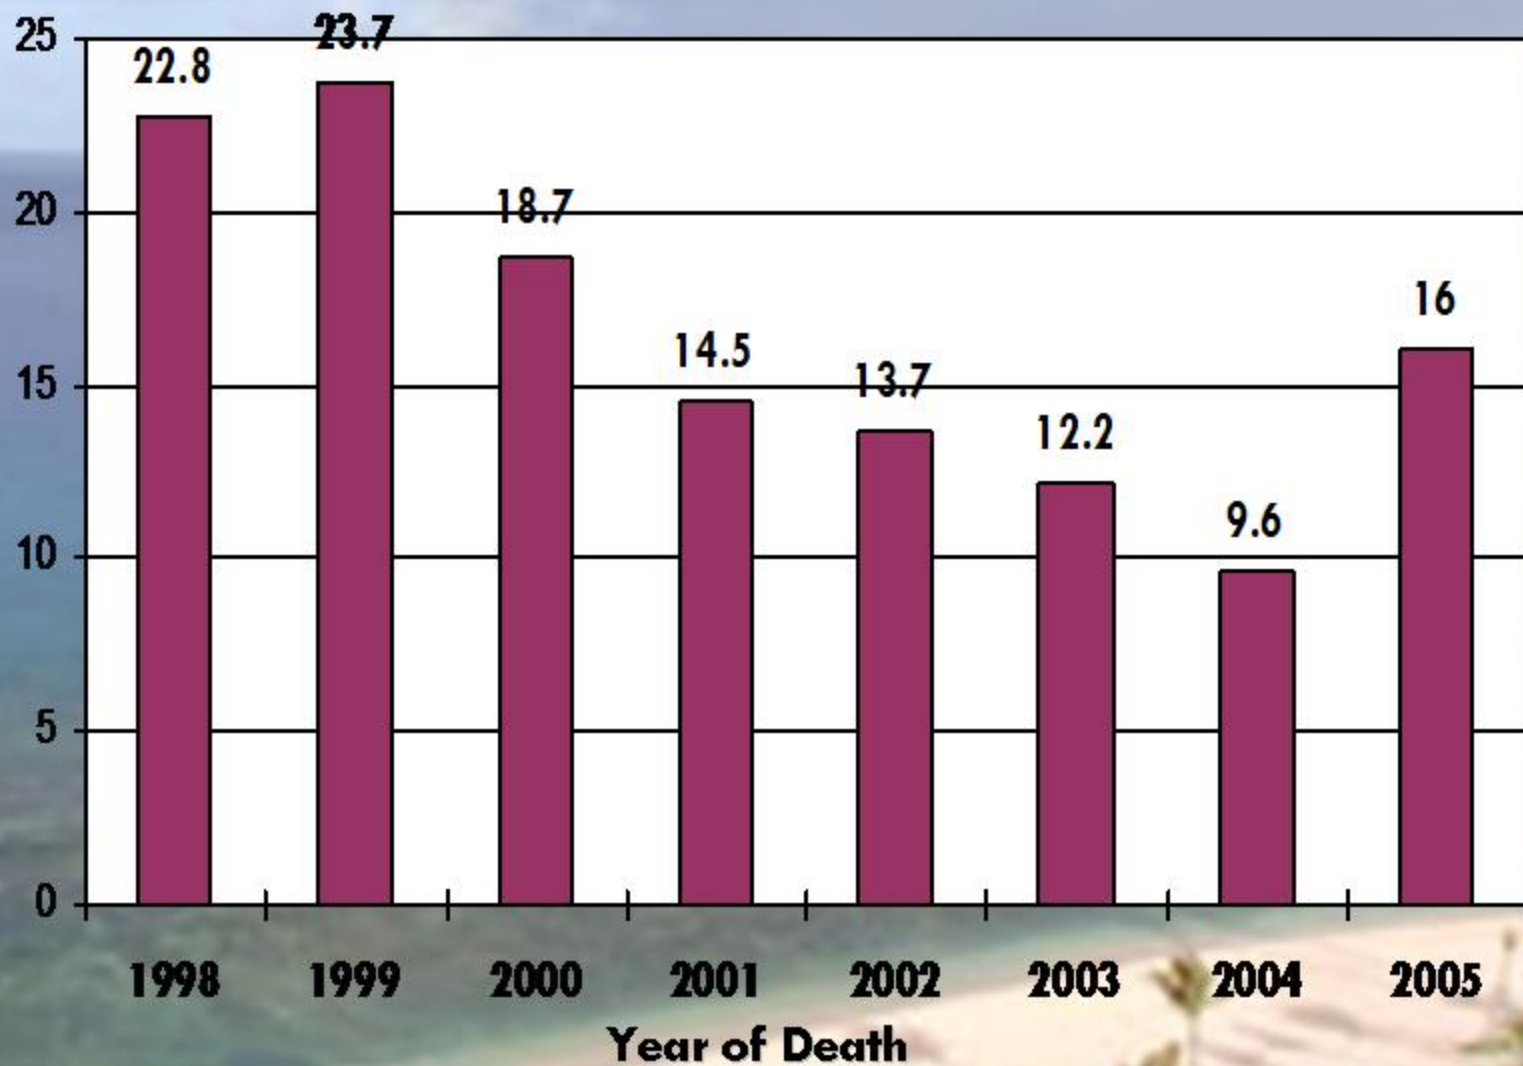

Guam Suicide Trends

Total number of suicides by year: 1998-2005

*per 100,000 population